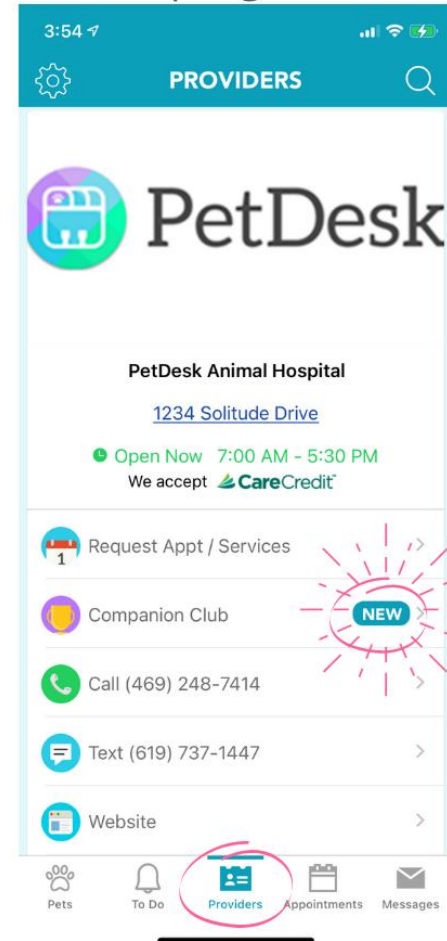

# HOW TO:

Join our loyalty program in your  PetDesk® app

1. start on your Providers tab

2. click on the reward program tab

3. automatically see your Welcome Points

4. view your point value and reward options