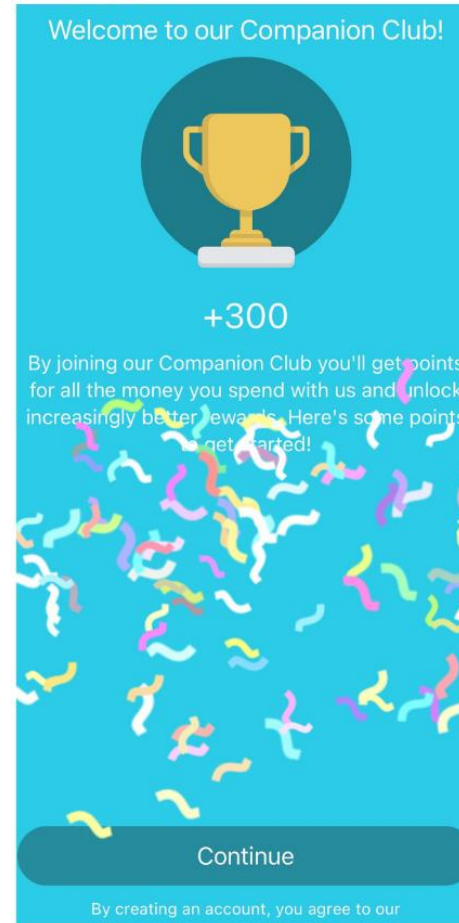

# HOW TO:

Join our loyalty program in your  PetDesk® app

1. start on your Providers tab

2. click on the reward program tab

3. automatically see your Welcome Points

4. view your point value and reward options