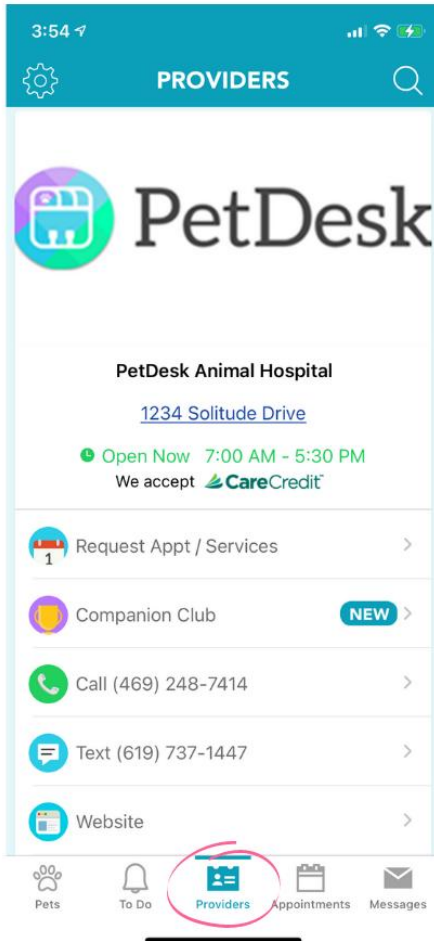

# HOW TO:

Join our loyalty program in your  PetDesk® app

1. start on your Providers tab

2. click on the reward program tab

3. automatically see your Welcome Points

4. view your point value and reward options